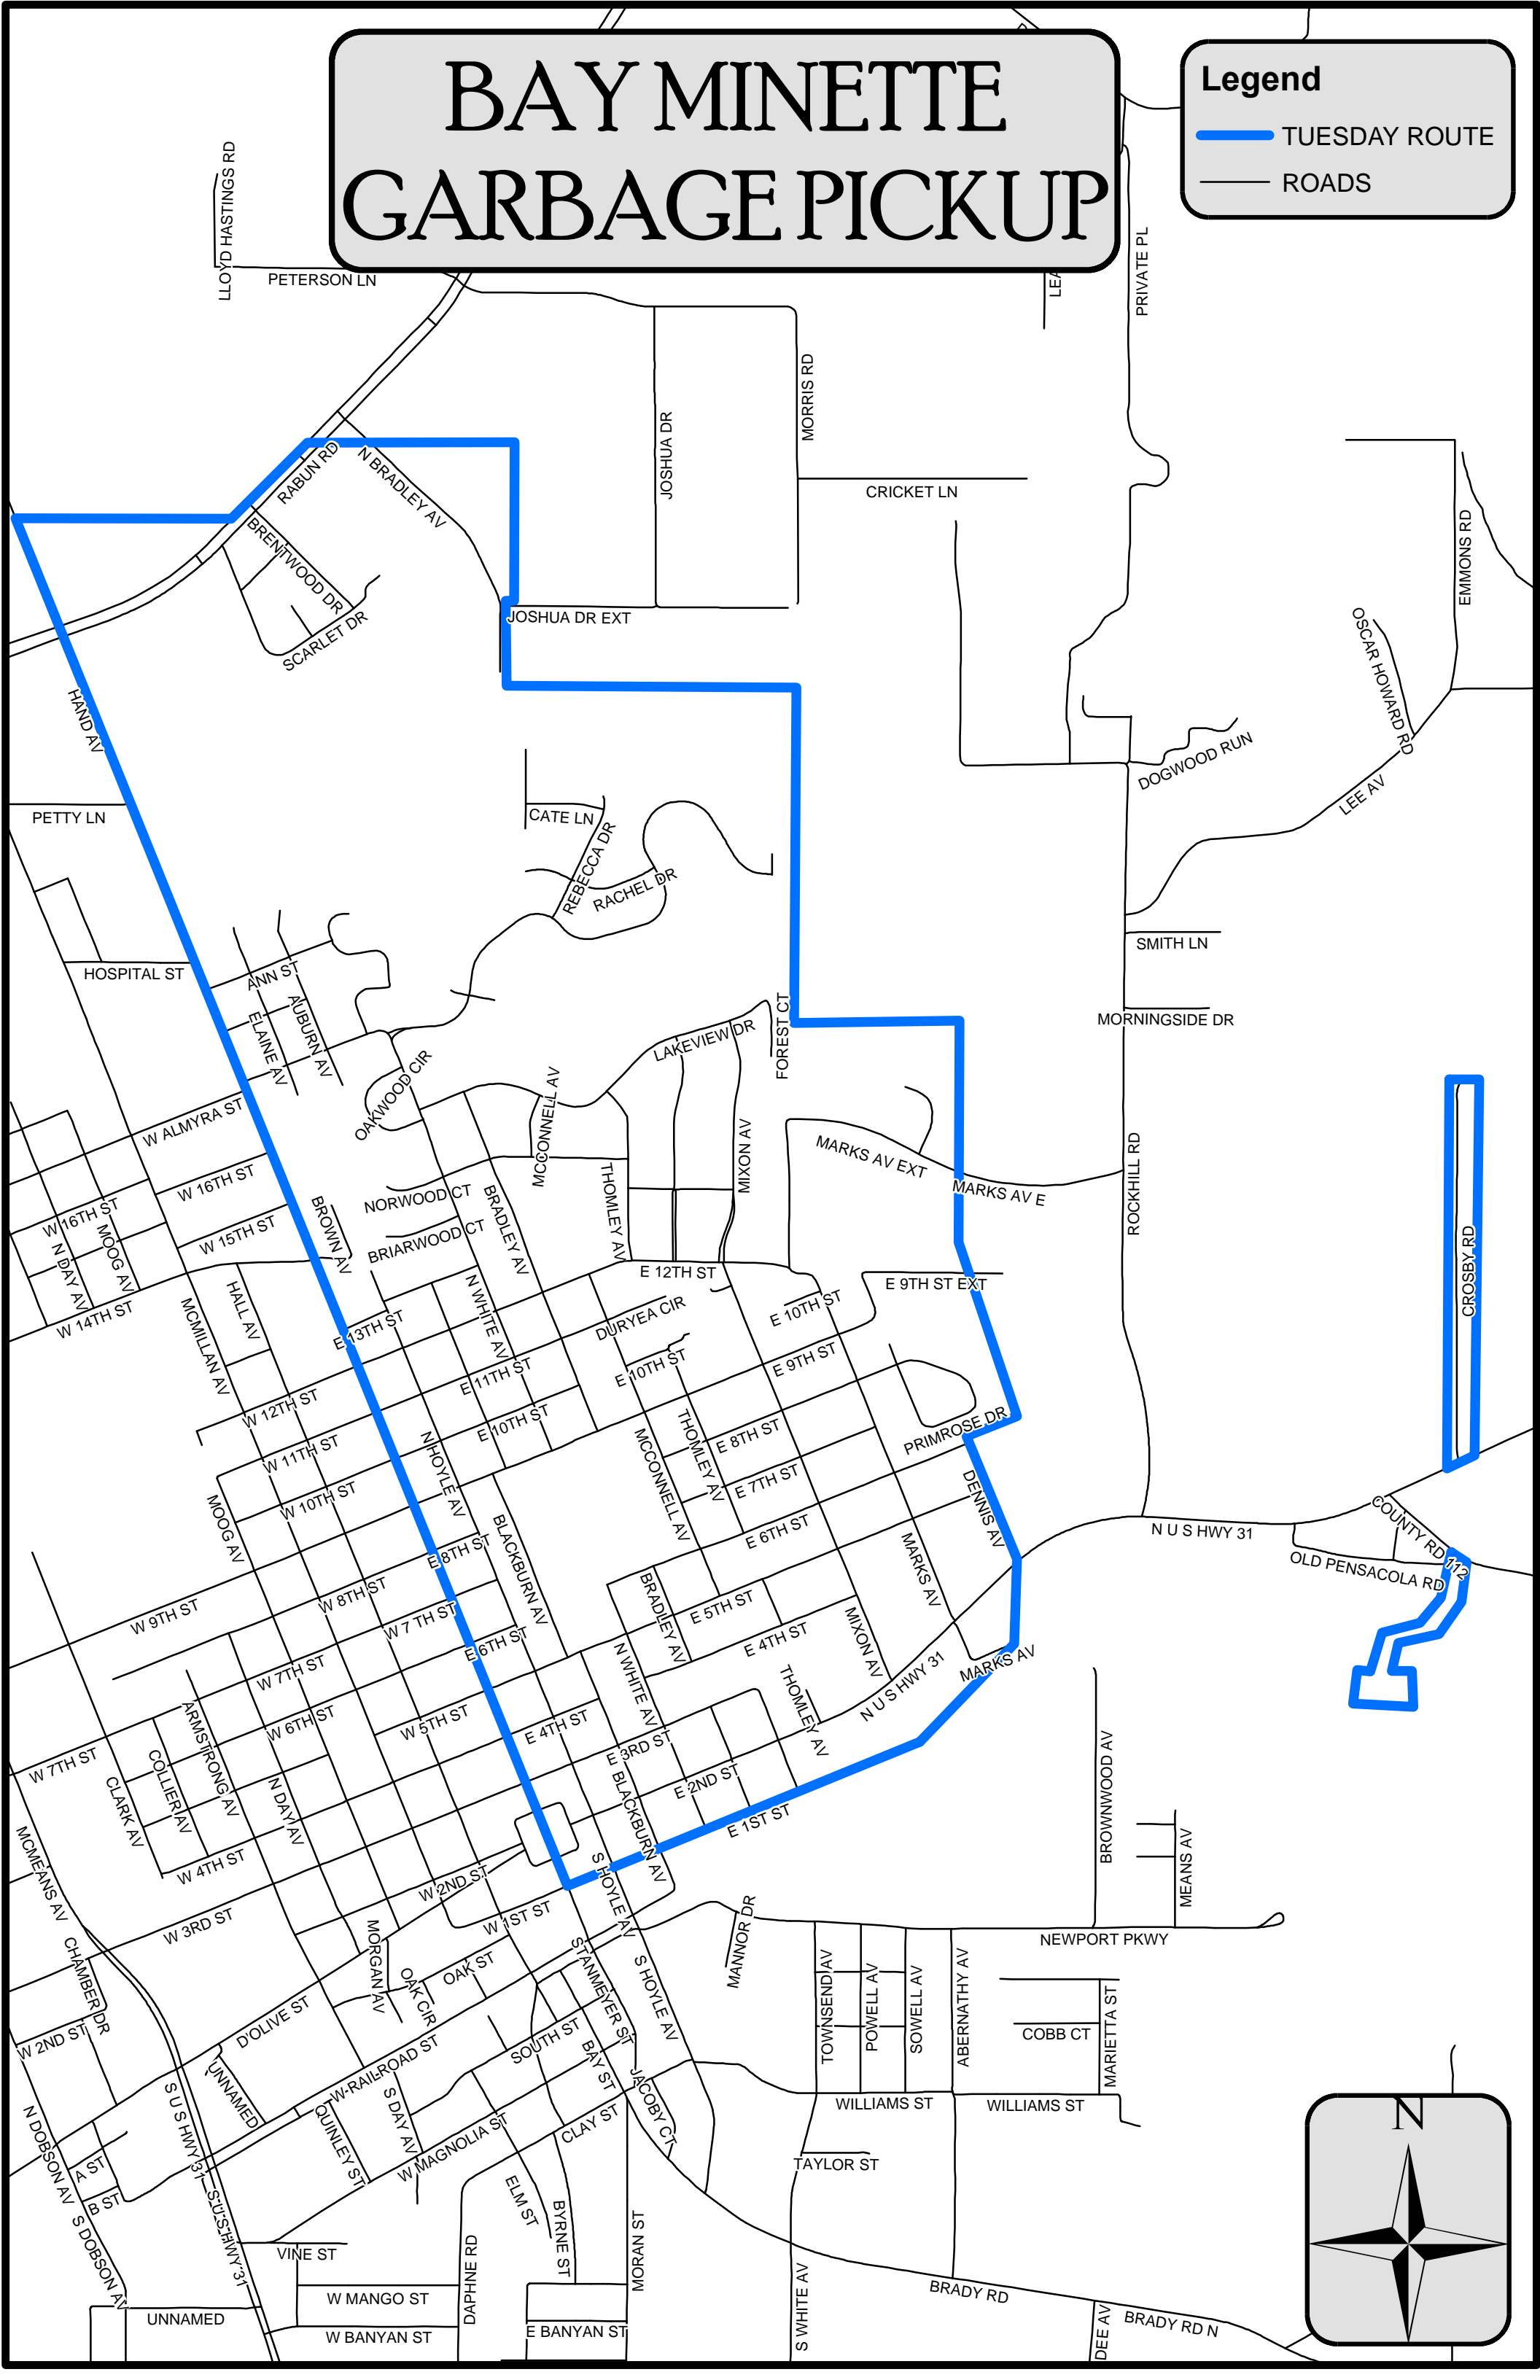

# BAY MINETTE GARBAGE PICKUP

**Legend**

-  MONDAY ROUTE
-  ROADS

# BAY MINETTE GARBAGE PICKUP

**Legend**

-  TUESDAY ROUTE
-  ROADS

# BAY MINETTE GARBAGE PICKUP

**Legend**

- FRIDAY ROUTE
- ROADS

# BAY MINETTE GARBAGE PICKUP

**Legend**

- █ MONDAY ROUTE
- █ TUESDAY ROUTE
- █ THURSDAY ROUTE
- █ FRIDAY ROUTE
- ROADS