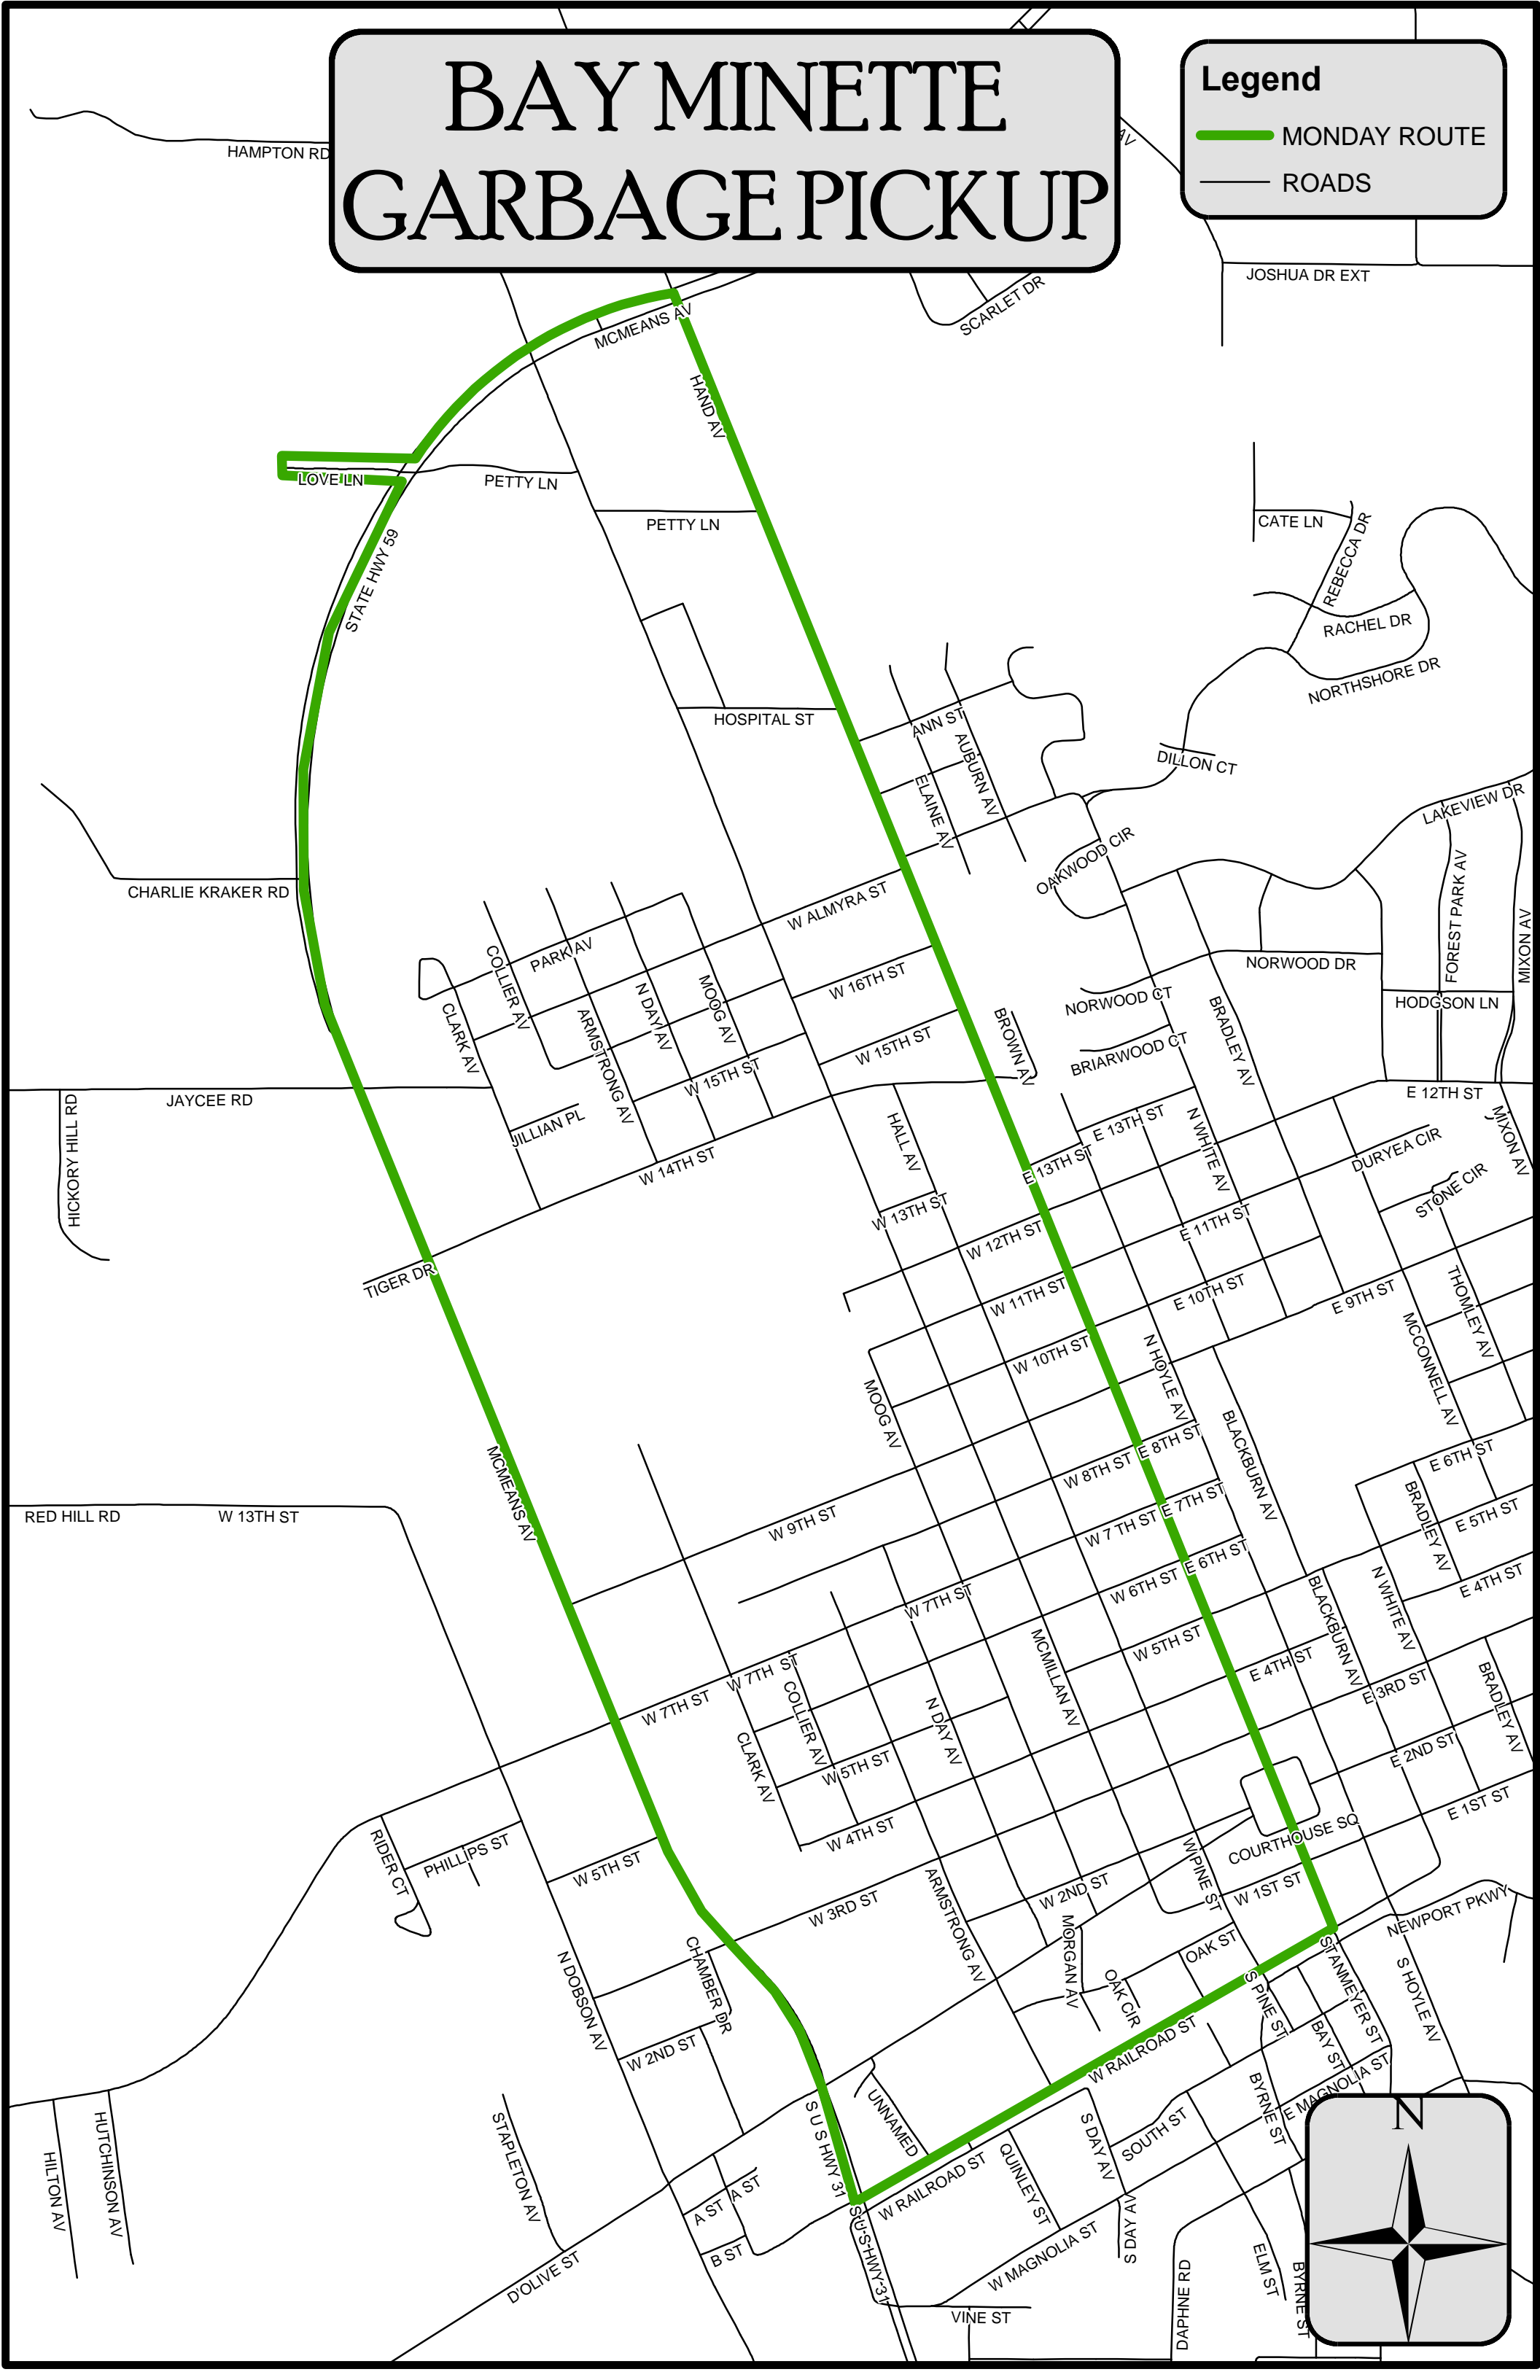

# BAY MINETTE GARBAGE PICKUP

**Legend**

-  MONDAY ROUTE
-  ROADS

# BAY MINETTE GARBAGE PICKUP

**Legend**

-  TUESDAY ROUTE
-  ROADS

# BAY MINETTE GARBAGE PICKUP

**Legend**

- FRIDAY ROUTE
- ROADS

# BAY MINETTE GARBAGE PICKUP

**Legend**

- █ MONDAY ROUTE
- █ TUESDAY ROUTE
- █ THURSDAY ROUTE
- █ FRIDAY ROUTE
- ROADS