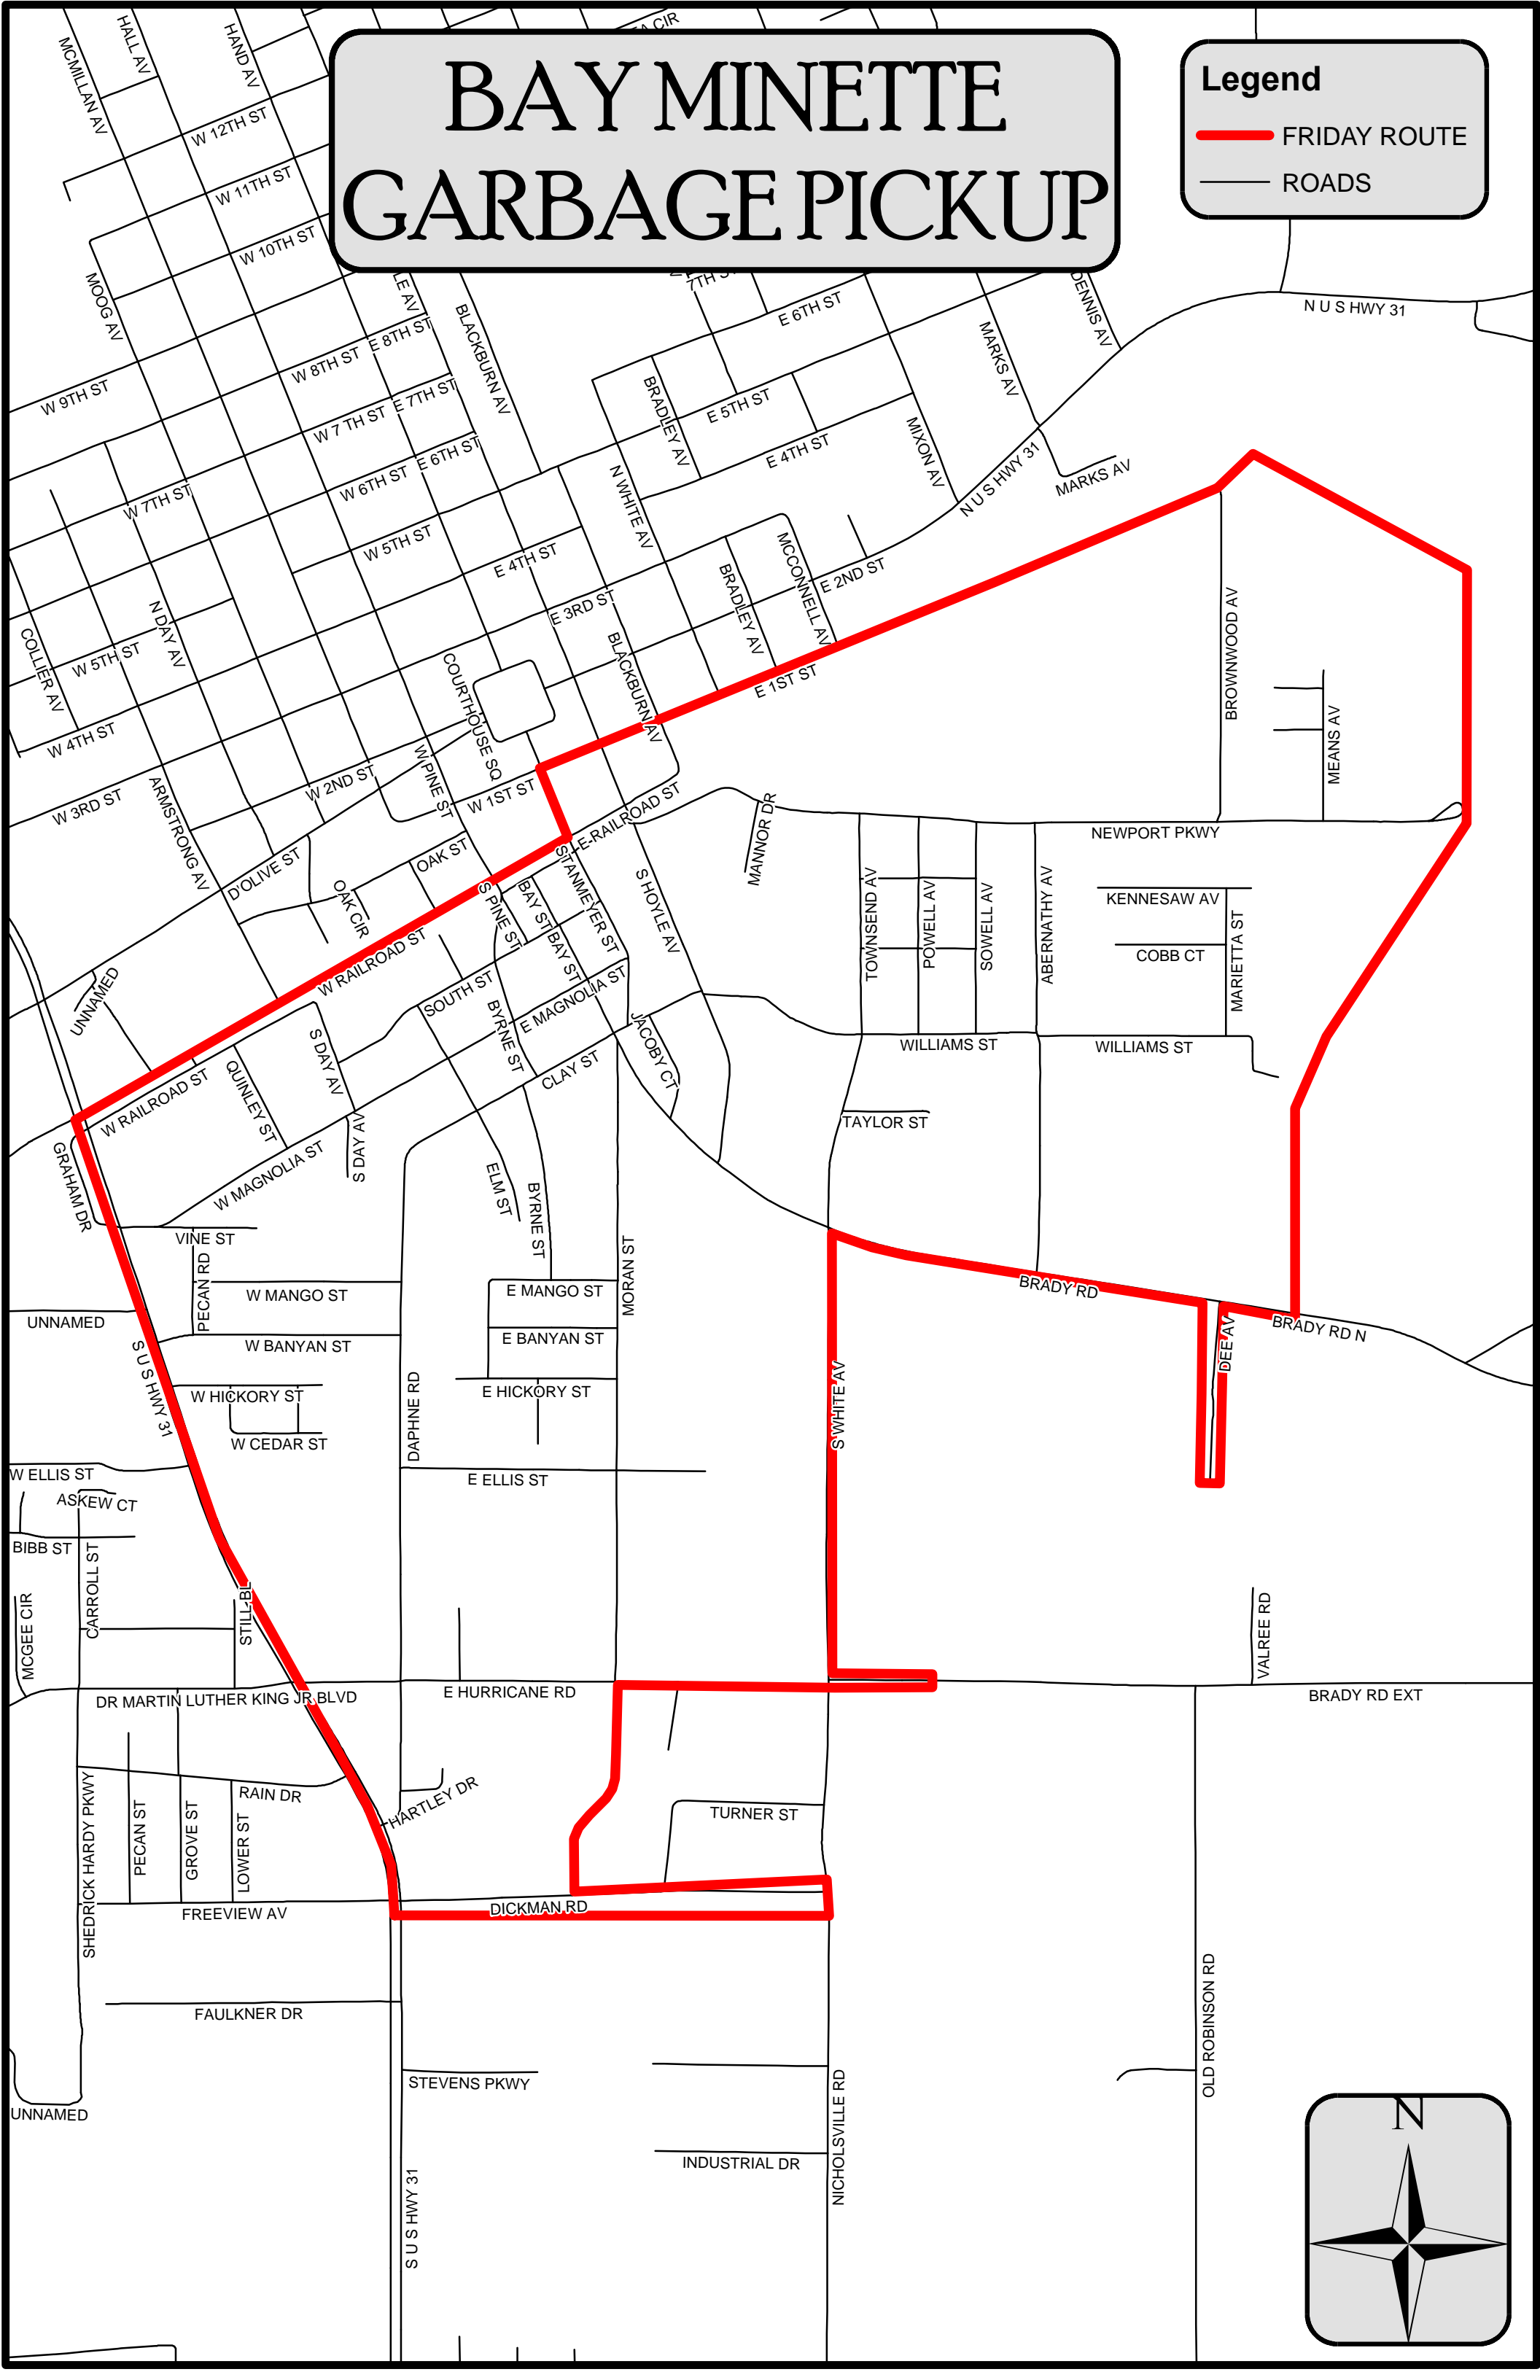

# BAY MINETTE GARBAGE PICKUP

**Legend**

-  MONDAY ROUTE
-  ROADS

# BAY MINETTE GARBAGE PICKUP

**Legend**

-  TUESDAY ROUTE
-  ROADS

# BAY MINETTE GARBAGE PICKUP

**Legend**

- FRIDAY ROUTE
- ROADS

# BAY MINETTE GARBAGE PICKUP

**Legend**

- █ MONDAY ROUTE
- █ TUESDAY ROUTE
- █ THURSDAY ROUTE
- █ FRIDAY ROUTE
- ROADS