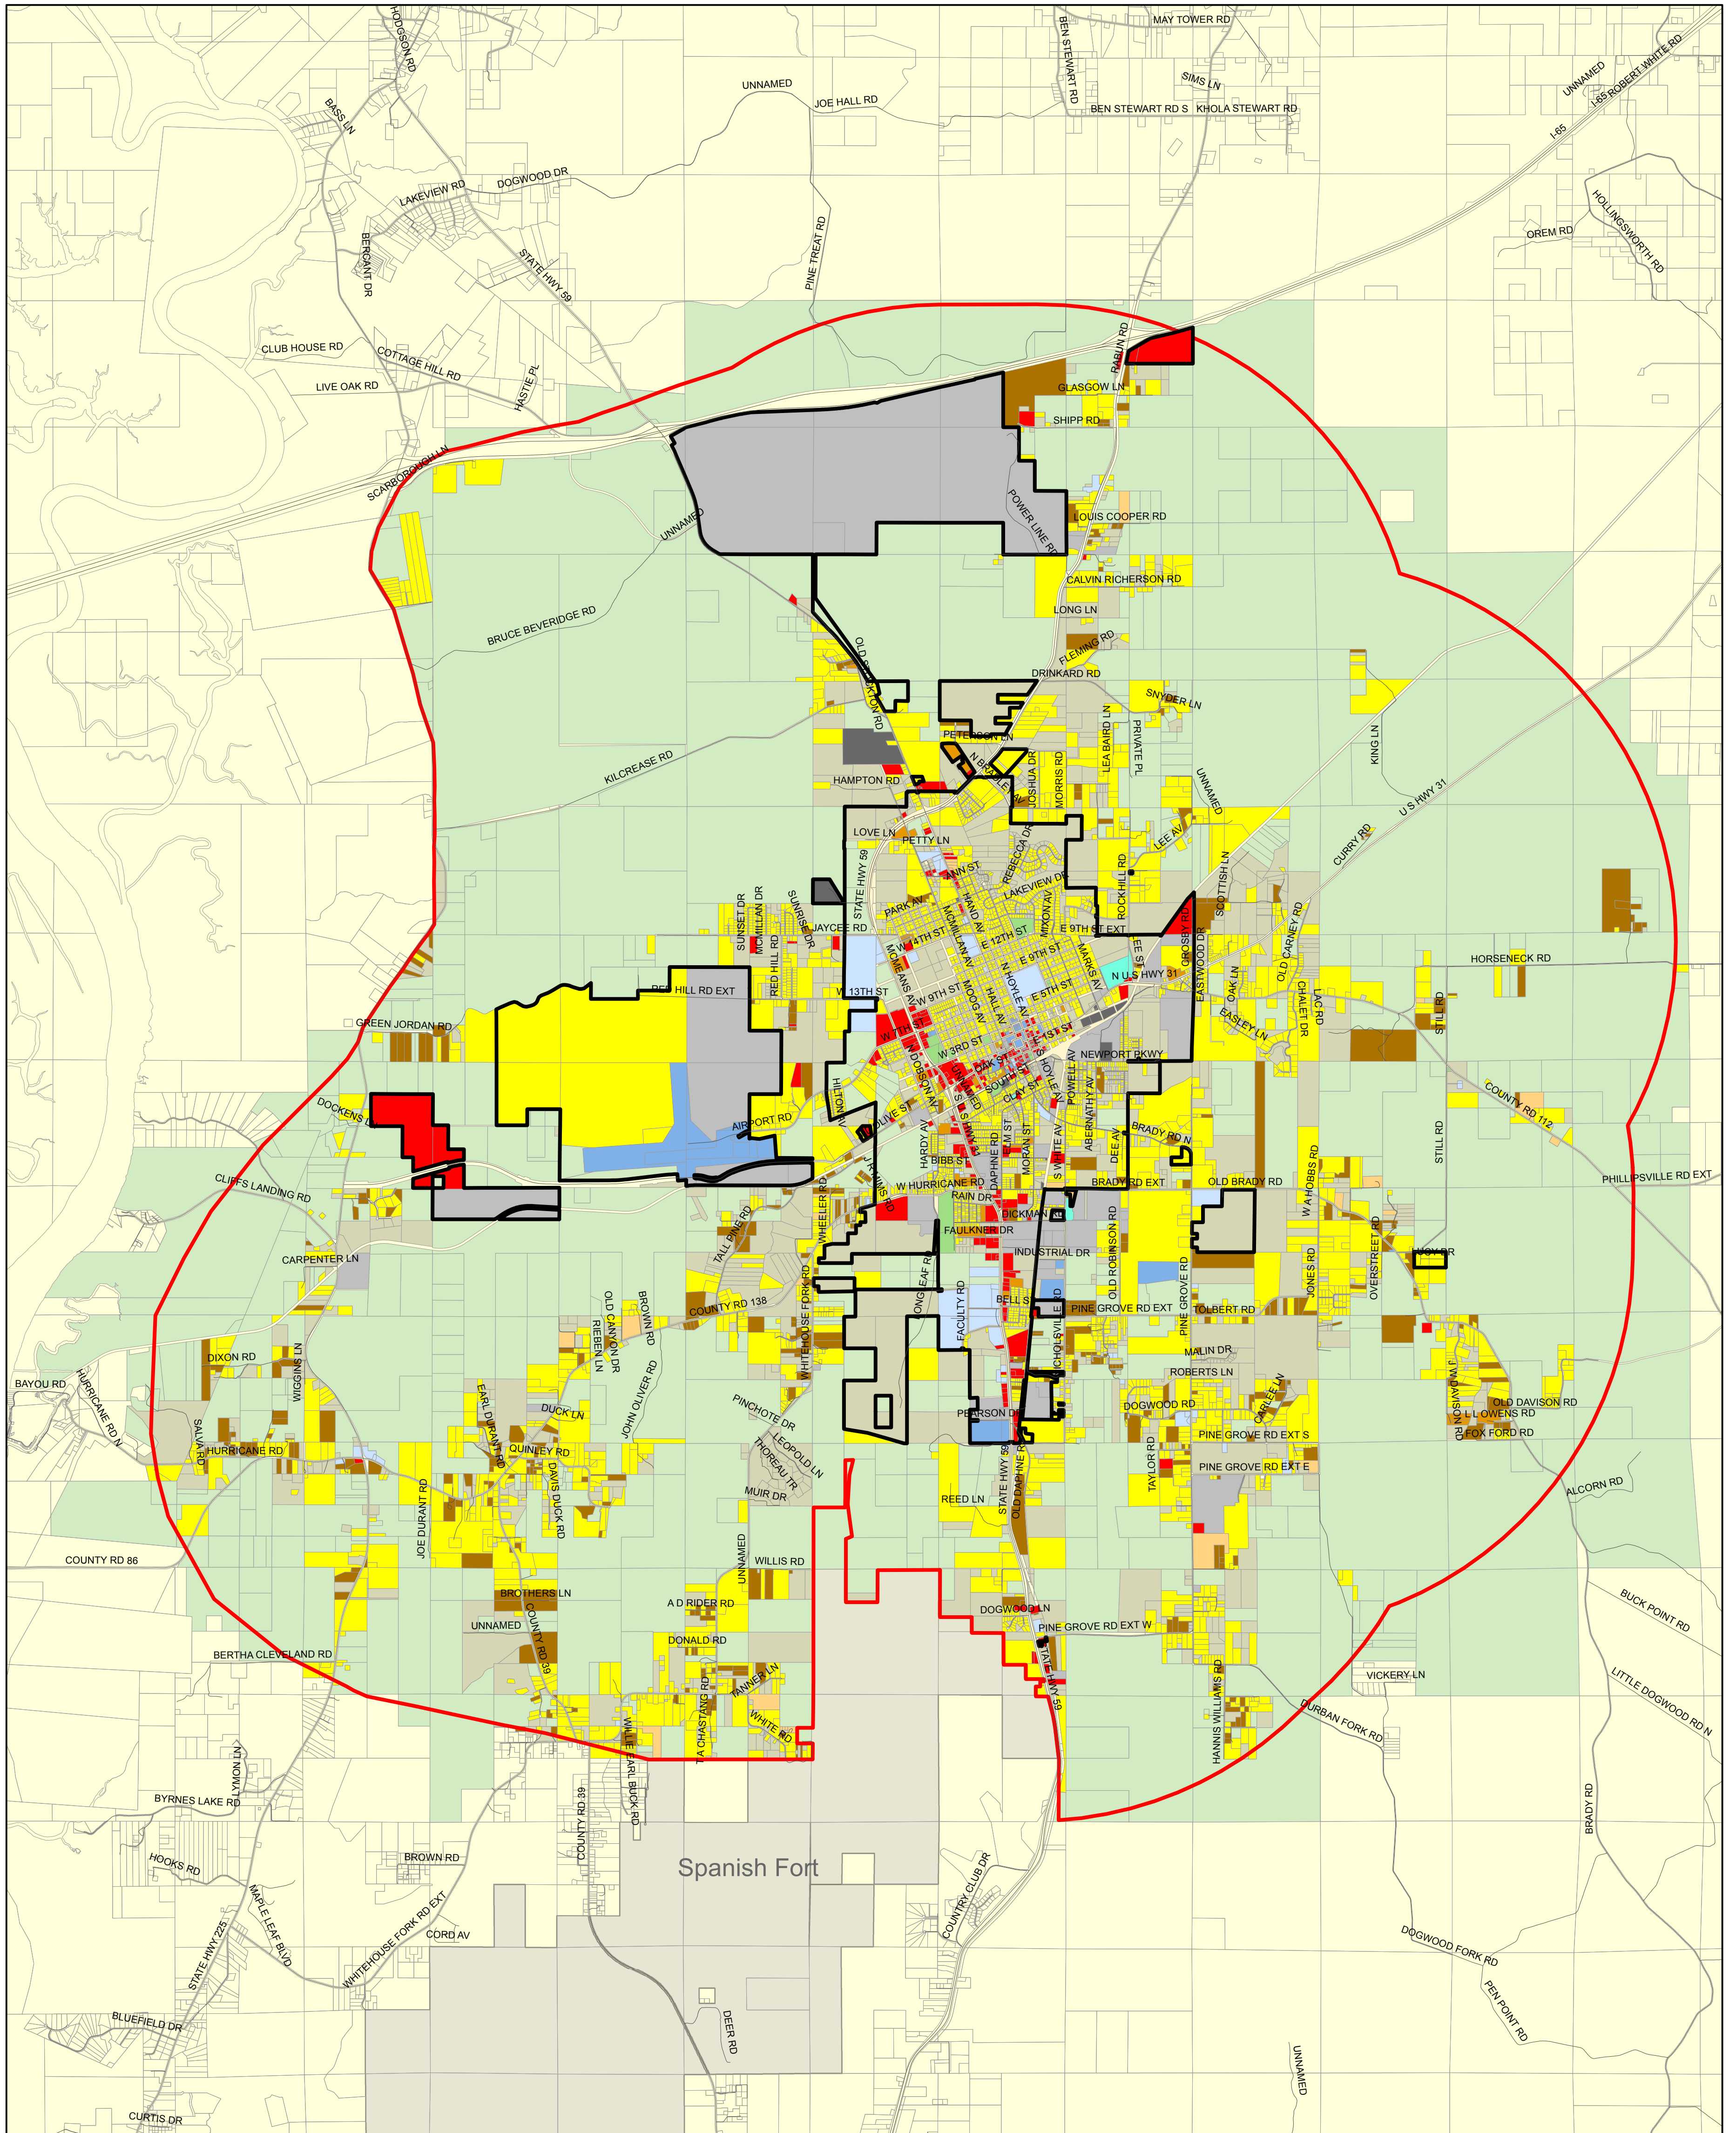

Bay Minette Existing Land Use

Legend

- | | | |
|-----------------------------|--------------------|--------------------|
| Roads | Government | Single Family |
| Municipal Limits | Industrial | Duplex |
| Comprehensive Planning Area | Institutional | Multi-Family |
| Parcels | Manufactured Home | Public/Semi-Public |
| Agriculture/Timber | Mixed Use | Undeveloped |
| Commercial | Parks & Recreation | Utilities |

Governmental Planning Services
Department 2013