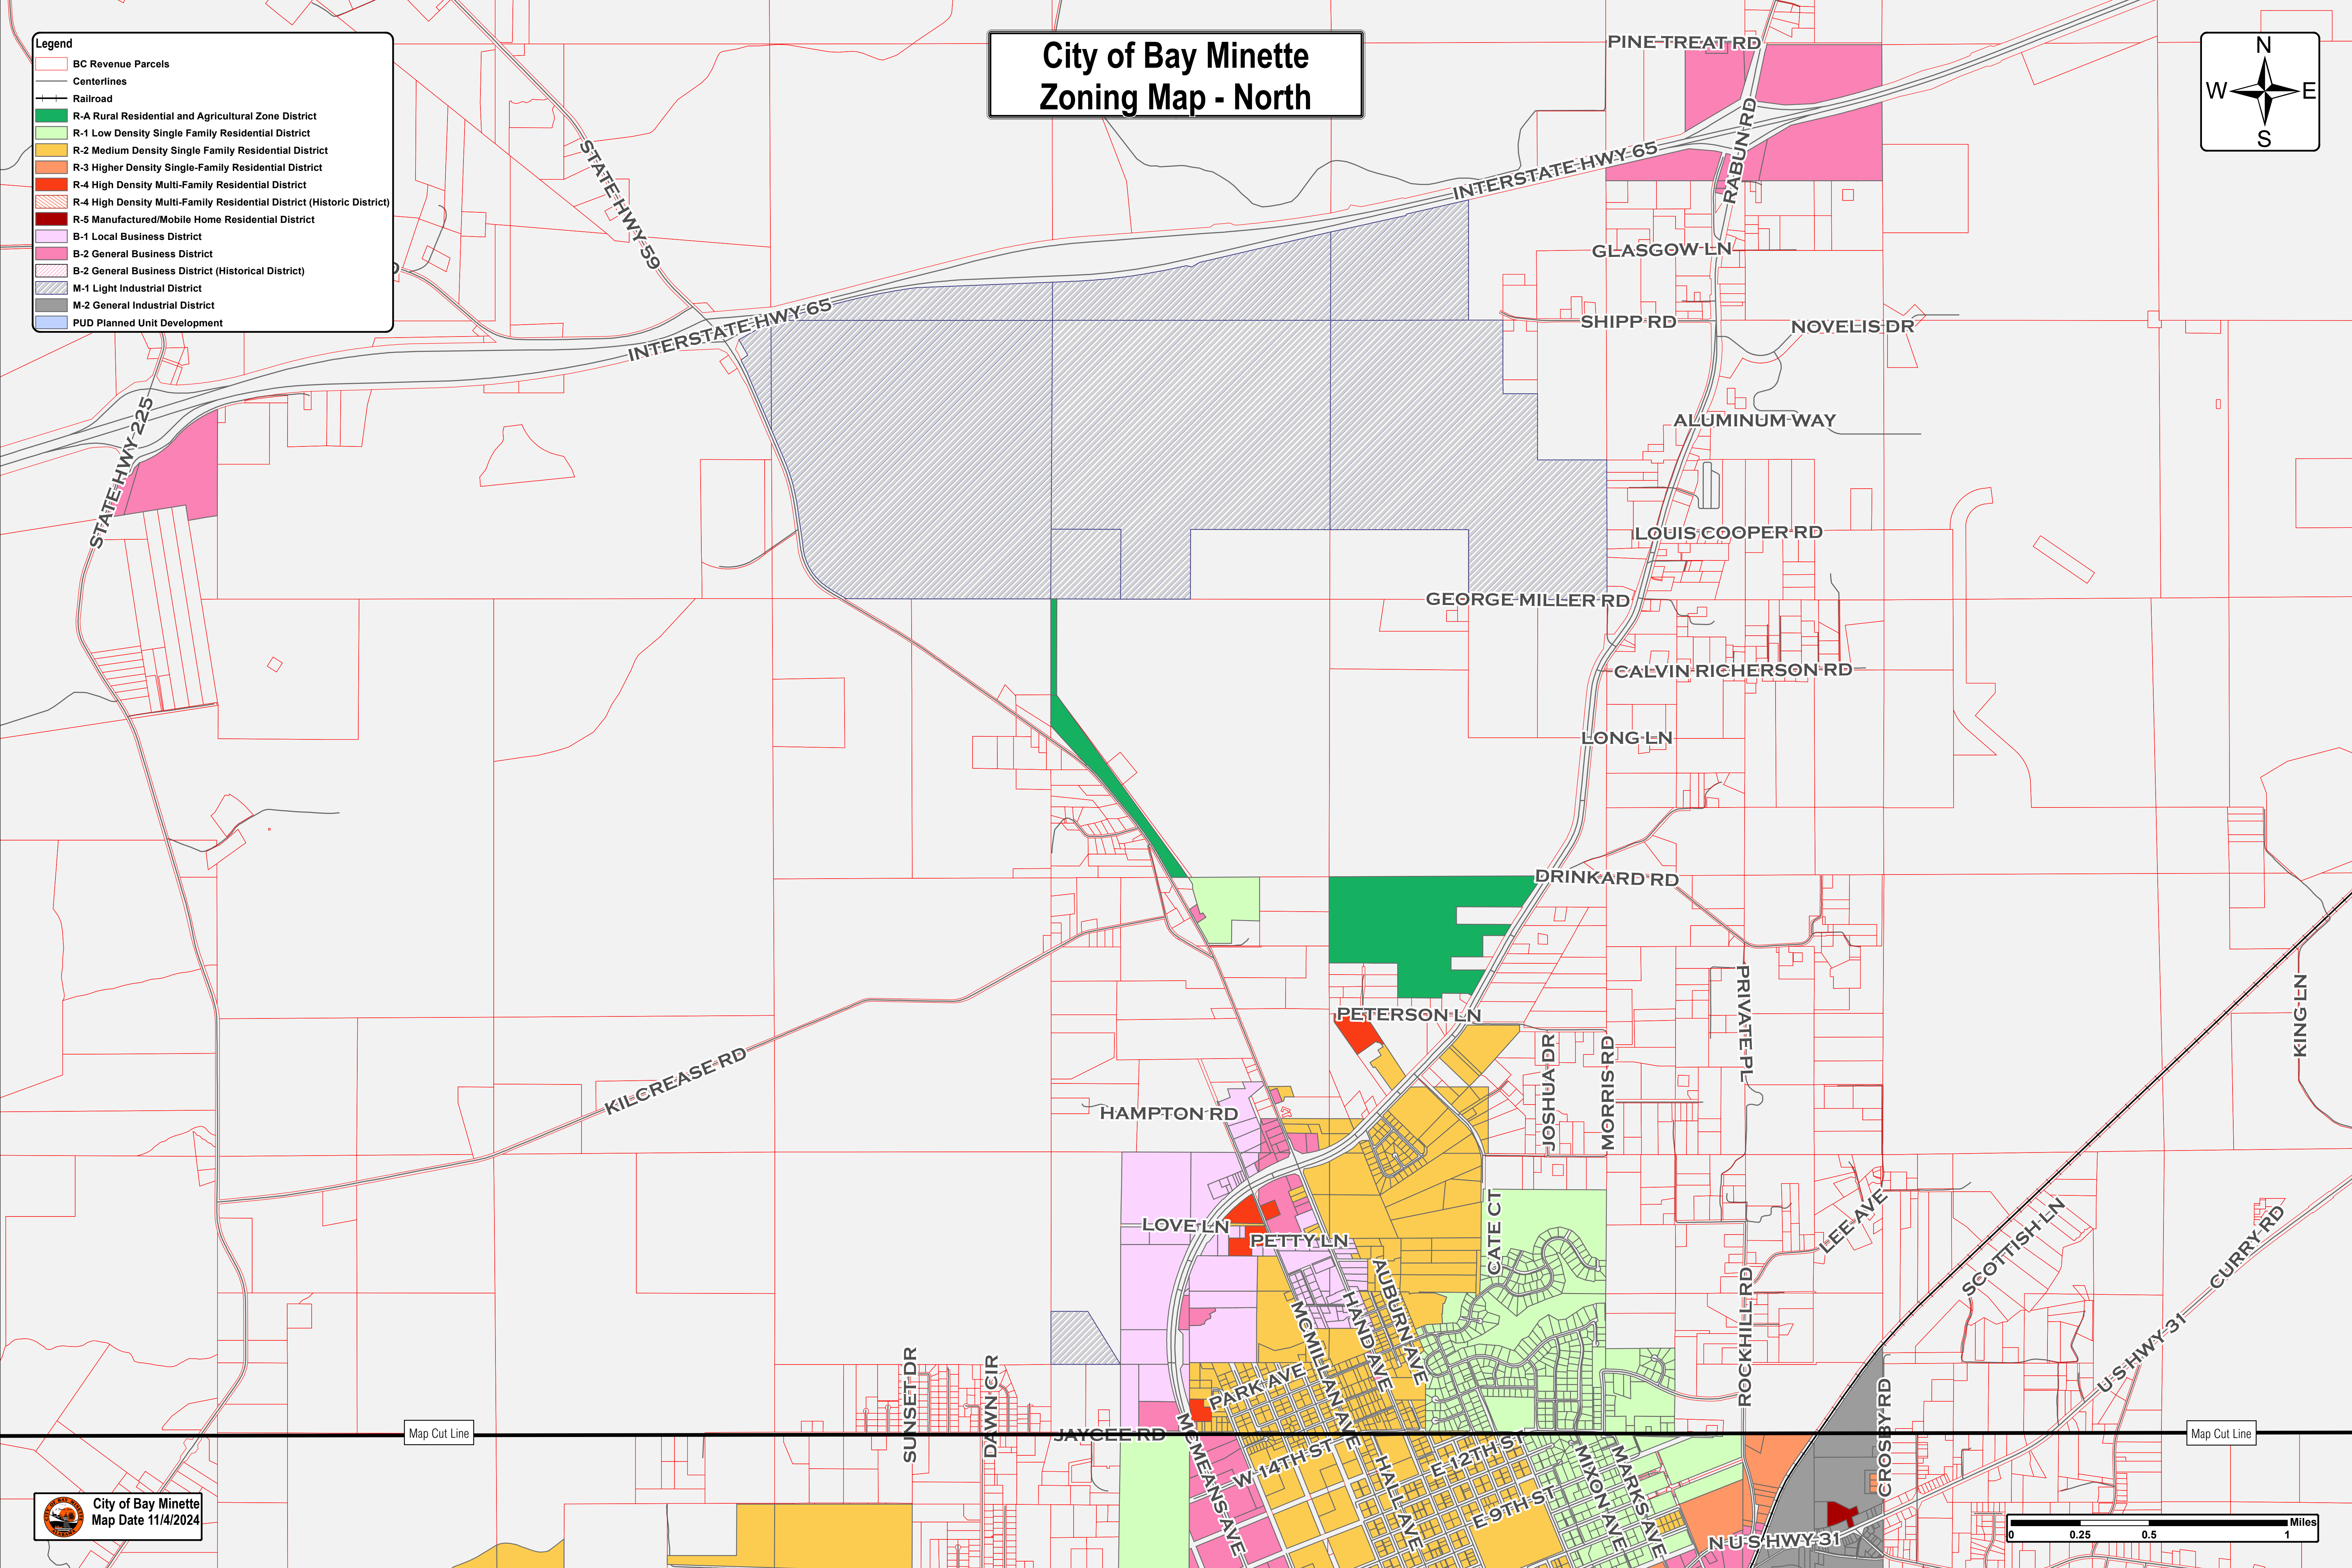

City of Bay Minette Zoning Map - North

Legend

- BC Revenue Parcels
- Centerlines
- Railroad
- R-A Rural Residential and Agricultural Zone District
- R-1 Low Density Single Family Residential District
- R-2 Medium Density Single Family Residential District
- R-3 Higher Density Single-Family Residential District
- R-4 High Density Multi-Family Residential District
- R-4 High Density Multi-Family Residential District (Historic District)
- R-5 Manufactured/Mobile Home Residential District
- B-1 Local Business District
- B-2 General Business District
- B-2 General Business District (Historical District)
- M-1 Light Industrial District
- M-2 General Industrial District
- PUD Planned Unit Development

Map Cut Line

Map Cut Line