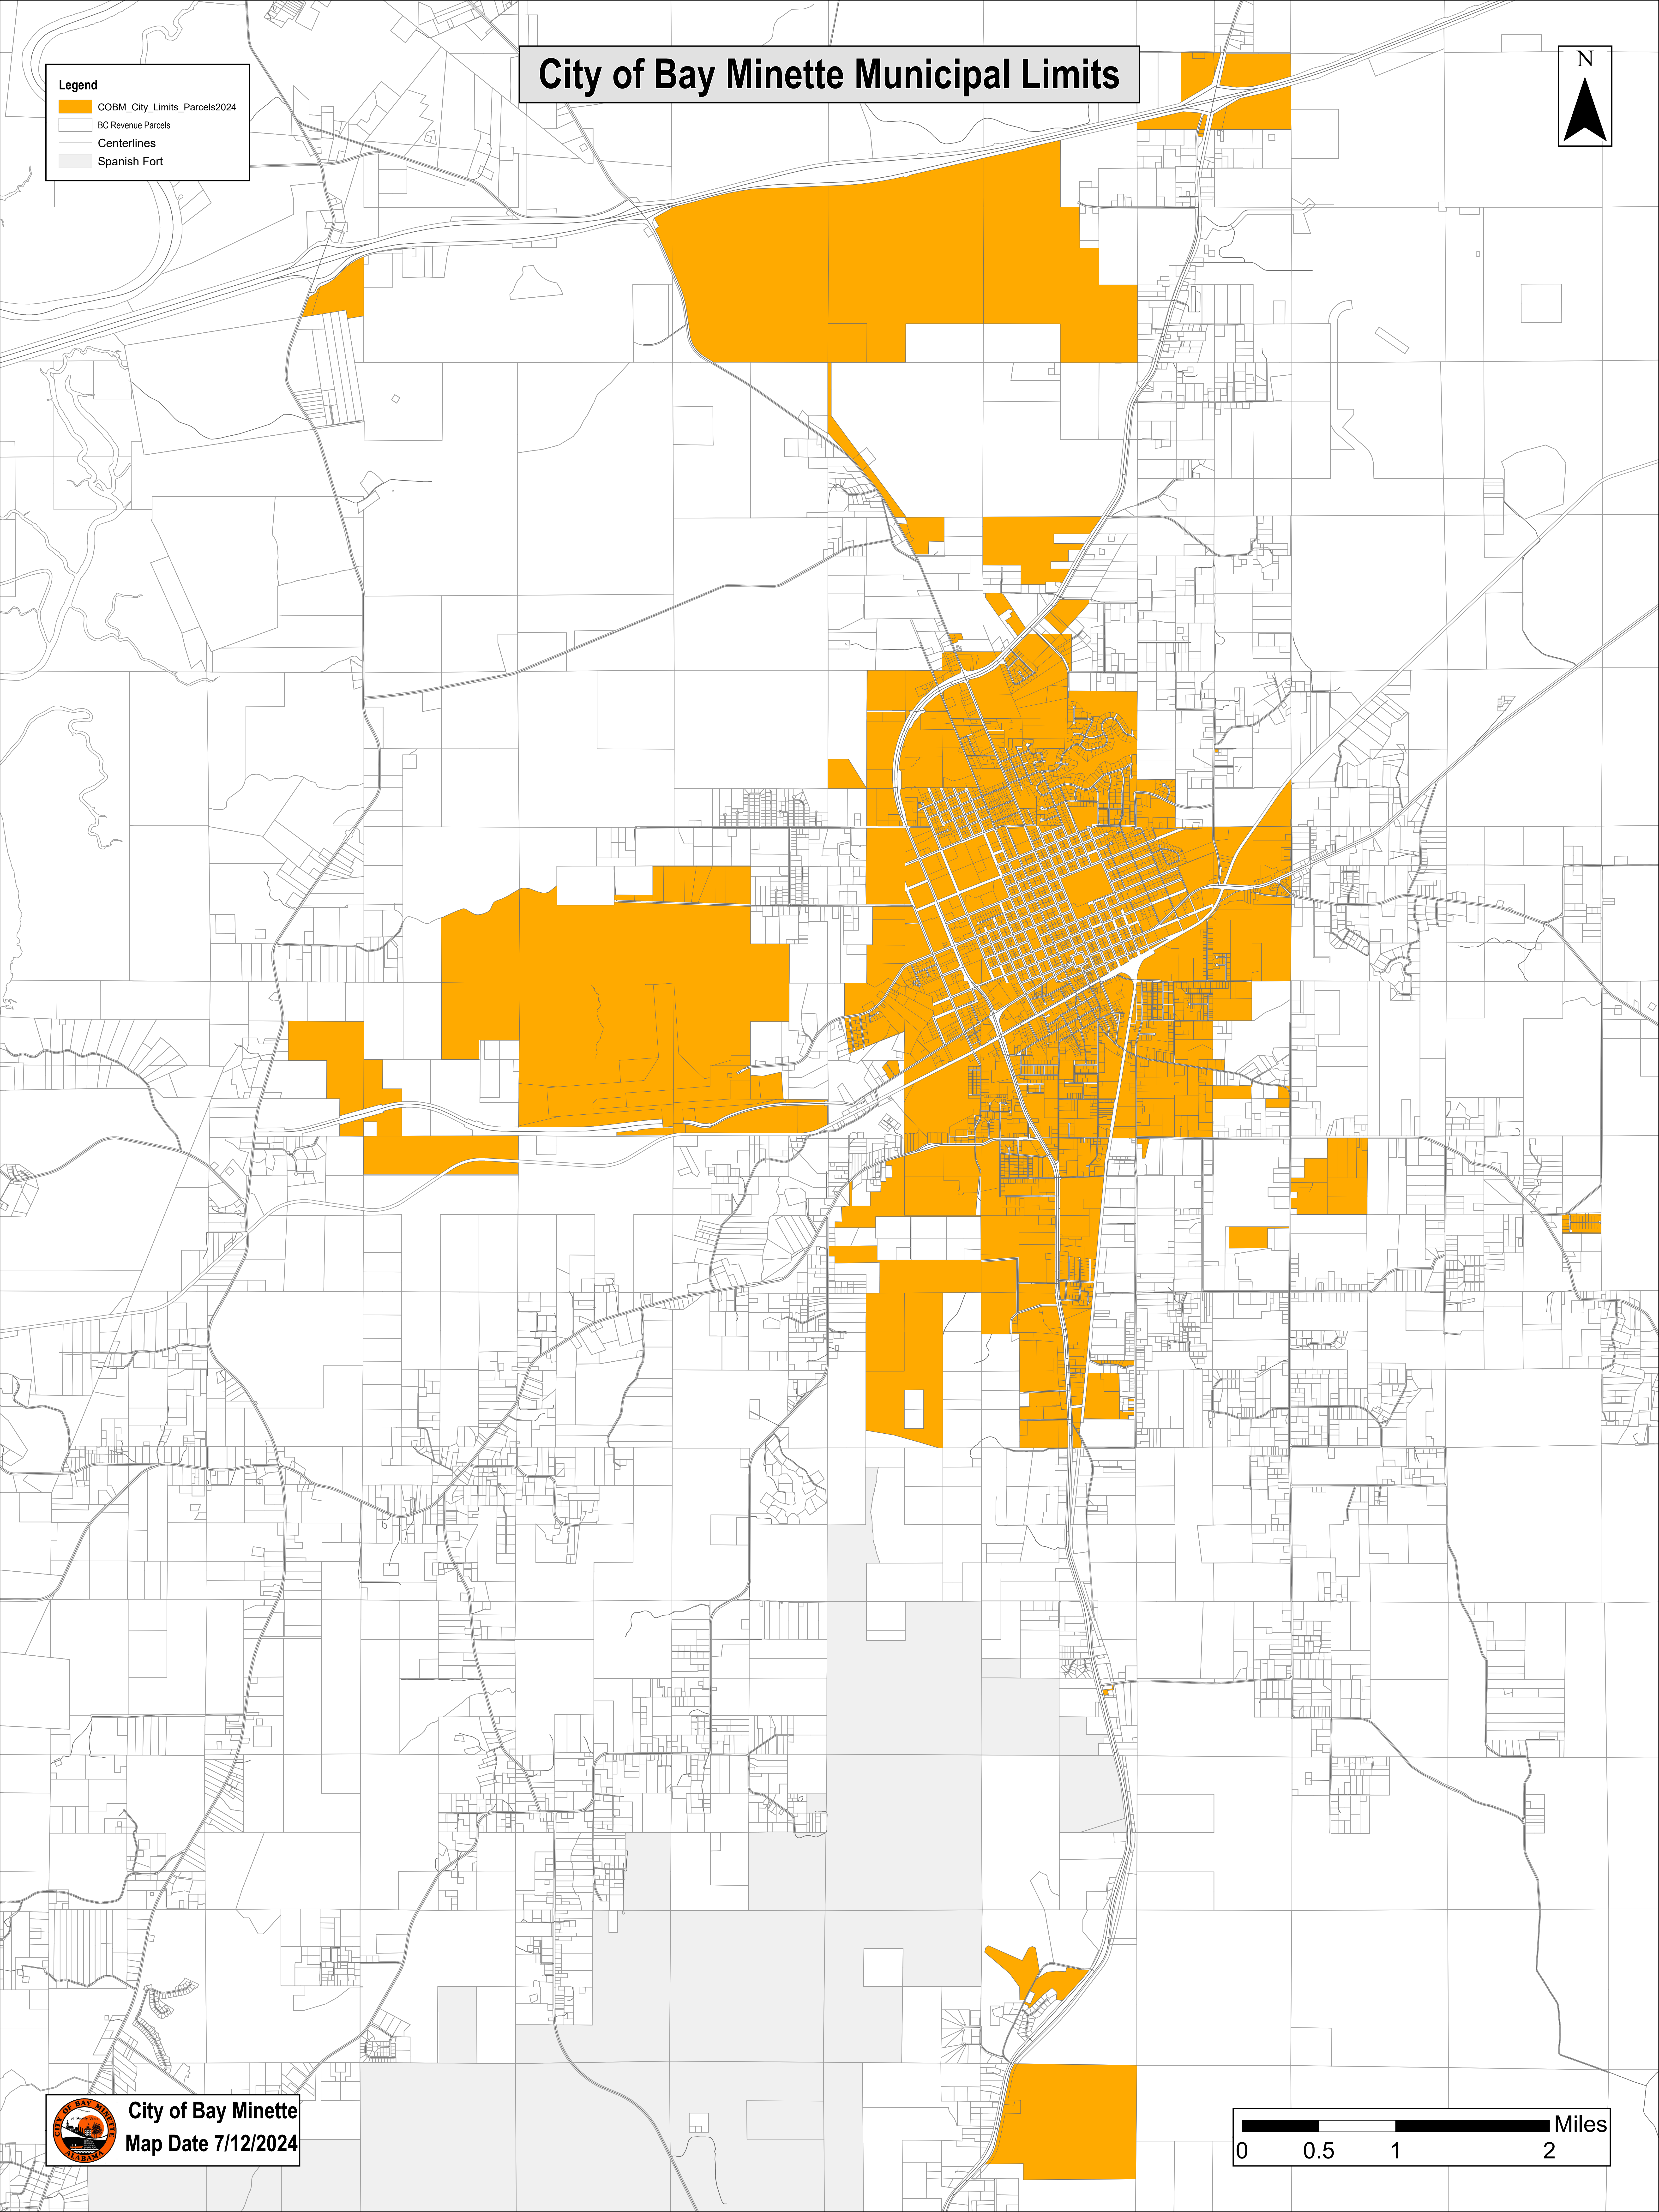

# City of Bay Minette Municipal Limits

## Legend

- COBM\_City\_Limits\_Parcels2024
- BC Revenue Parcels
- Centerlines
- Spanish Fort

City of Bay Minette  
Map Date 7/12/2024