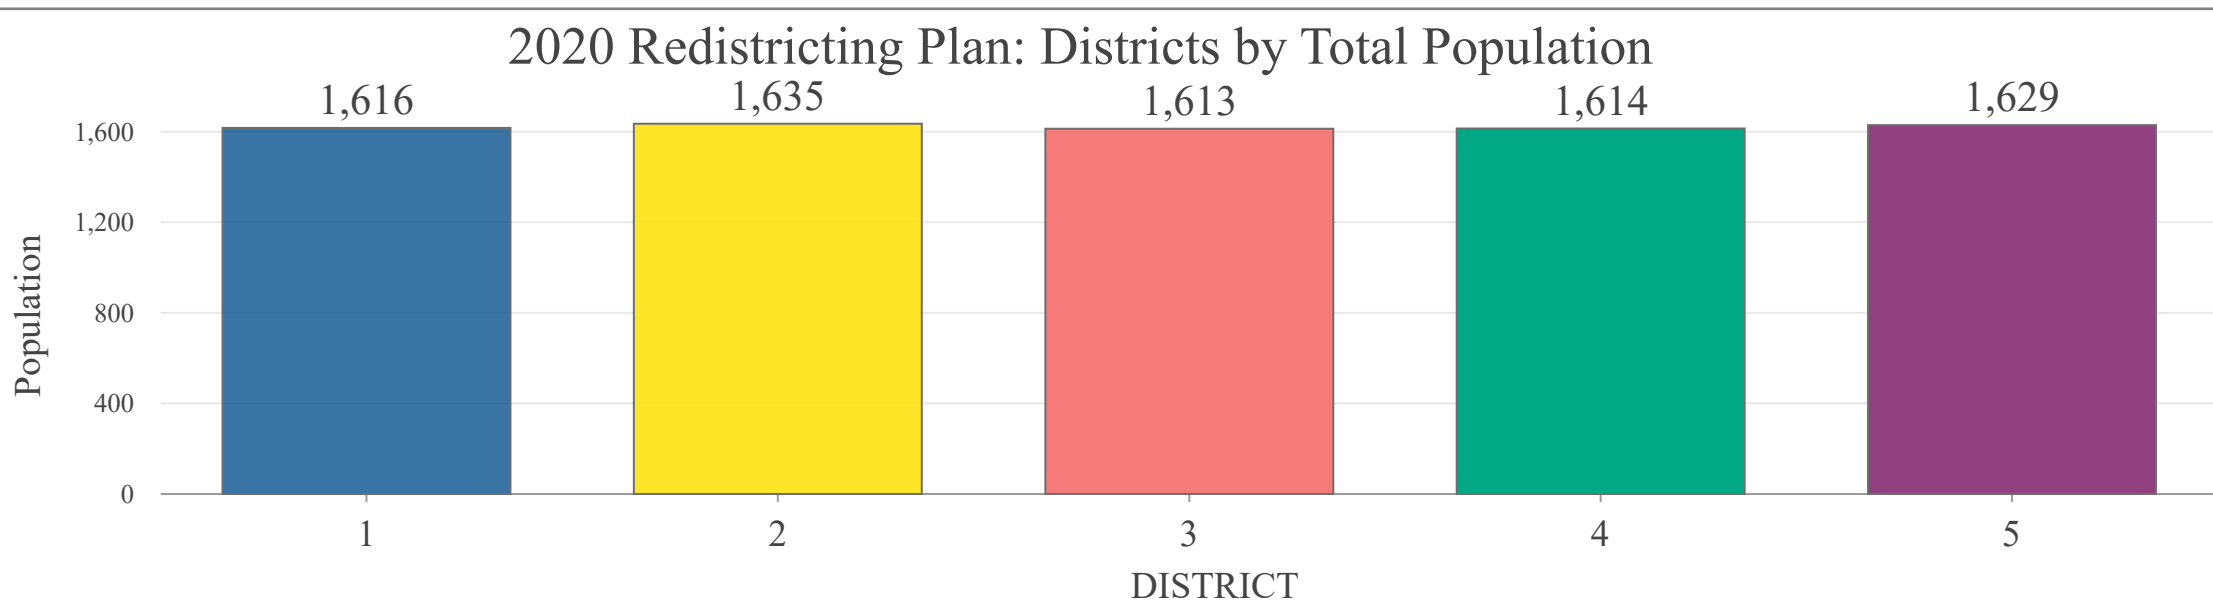

City of Bay Minette, Alabama
2020 Redistricting Plan

City Council Districts
October 2024

NEW DISTRICT BOUNDARIES

Polling Place

General Layers

- Bay Minette Corporate Limits (2020)
- 2020 Census Blocks
- Area Water
- Interstate
- Major Roads
- Railway
- Local Roads
- Linear Water